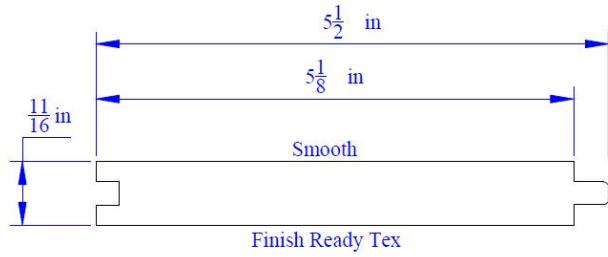

We stock the following products and can help you with your special requirements. Please contact us for further information.

PATTERN LIST

Product	Dimensions	Applications
 <p>Vertical Grain T&G Patterns - Ceiling</p>	5/8x4	Interior Finish & Trim, Paneling & Patterns
 <p>Vertical Grain T&G Patterns - EV1S Edge Bead/Center Bead</p>	5/8x6	Interior Finish & Trim, Paneling & Patterns
 <p>Vertical Grain T&G Patterns - Thermally Modified T&G Rev. Finline RS/Finish Ready</p>	1x6	Paneling & Patterns, Siding & Trim

1x6

Interior Finish & Trim, Paneling & Patterns

Vertical Grain T&G Patterns - T&G Rev. Finline Smooth/Finish Ready (24G)

1x4

Paneling & Patterns, Siding & Trim

Vertical Grain T&G Patterns - Thermally Modified T&G Rev. Finline RS/Finish Ready