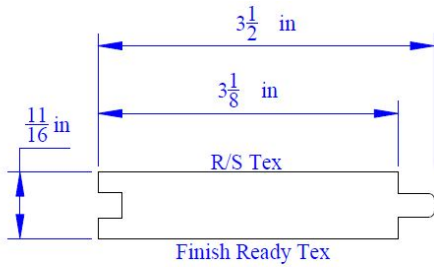

We stock the following products and can help you with your special requirements. Please contact us for further information.

PATTERN LIST

Product	Dimensions	Applications
 <p>Vertical Grain T&G Patterns - Ceiling</p>	5/8x4	Interior Finish & Trim, Paneling & Patterns
 <p>Vertical Grain T&G Patterns - EV1S Edge Bead/Center Bead</p>	5/8x6	Interior Finish & Trim, Paneling & Patterns
 <p>Vertical Grain T&G Patterns - Thermally Modified T&G Rev. Finline RS/Finish Ready</p>	1x6	Paneling & Patterns, Siding & Trim

1x6

Interior Finish & Trim, Paneling & Patterns

Vertical Grain T&G Patterns - T&G Rev. Finline Smooth/Finish Ready (24G)

1x4

Paneling & Patterns, Siding & Trim

Vertical Grain T&G Patterns - Thermally Modified T&G Rev. Finline RS/Finish Ready