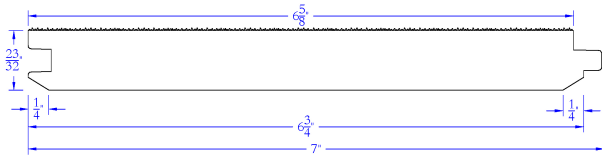

We stock the following products and can help you with your special requirements. Please contact us for further information.

PATTERN LIST

Product	Dimensions	Applications
	1x4	Paneling & Patterns, Siding & Trim
T&G and Shiplap Patterns - WP4 Face / Flush Resawn Back		
	1x6	Paneling & Patterns, Siding & Trim
T&G and Shiplap Patterns - WP4 Face / Flush Resawn Back		
	1x8	Paneling & Patterns, Siding & Trim
T&G and Shiplap Patterns - WP4 Face / Flush Resawn Back		
	1x4	Paneling & Patterns, Siding & Trim
T&G and Shiplap Patterns - 1/8" Fineline Resawn Face / WP4 Back		

1x6

Paneling & Patterns, Siding & Trim

T&G and Shiplap Patterns - 1/8" Finline Reversible Smooth/Resawn

1x8

Paneling & Patterns, Siding & Trim

T&G and Shiplap Patterns - 1/8" Finline Resawn Face / WP4 Back