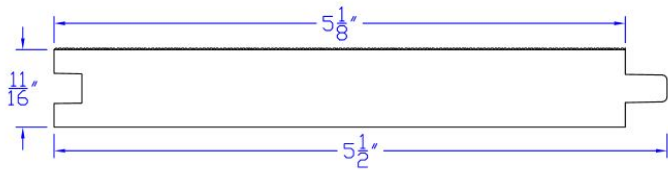

We stock the following products and can help you with your special requirements. Please contact us for further information.

PATTERN LIST

Product	Dimensions	Applications
	1x4	Paneling & Patterns, Siding & Trim
T&G and Shiplap Patterns - WP4 Face / Flush Resawn Back		
	1x6	Paneling & Patterns, Siding & Trim
T&G and Shiplap Patterns - WP4 Face / Flush Resawn Back		
	1x8	Paneling & Patterns, Siding & Trim
T&G and Shiplap Patterns - WP4 Face / Flush Resawn Back		
	1x4	Paneling & Patterns, Siding & Trim
T&G and Shiplap Patterns - 1/8" Fineline Resawn Face / WP4 Back		

1x6

Paneling & Patterns, Siding & Trim

T&G and Shiplap Patterns - 1/8" Finline Reversible Smooth/Resawn

1x8

Paneling & Patterns, Siding & Trim

T&G and Shiplap Patterns - 1/8" Finline Resawn Face / WP4 Back

1x8

Paneling & Patterns, Siding & Trim

T&G and ShipLap Patterns - 3/32" Finline RS/Smooth Reversible

1 1/16x6

Paneling & Patterns, Siding & Trim

T&G and Shiplap Patterns - WP4 Resawn Face / Smooth Back

1x6

Paneling & Patterns, Siding & Trim