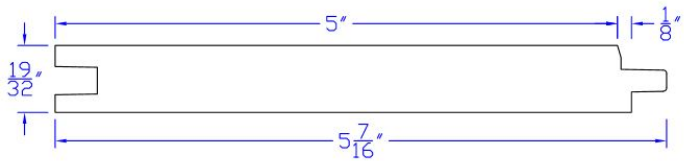

1x6

Ceiling, Interior Finish & Trim,
Paneling & Patterns, Siding & Trim

Mixed Grain T&G - WP4/4 Smooth Face Resawn Back

1x6

Ceiling, Interior Finish & Trim,
Paneling & Patterns, Siding & Trim

Mixed Grain T&G Paneltek - VJ1S Smooth Face Engineered

1x6

Interior Finish & Trim, Paneling &
Patterns, Siding & Trim

Mixed Grain T&G Paneltek - 1/8" Finline Smooth Face Engineered