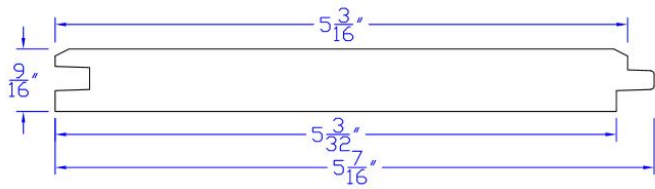

We stock the following products and can help you with your special requirements. Please contact us for further information.

PATTERN LIST

Product	Dimensions	Applications
	7/16x4	Interior Finish & Trim, Paneling & Patterns, Siding & Trim
Mixed Grain T&G - V1S Flush R/S		
	1x4	Interior Finish & Trim, Paneling & Patterns, Siding & Trim
Mixed Grain T&G - V1S Flush R/S		
	1x6	Interior Finish & Trim, Paneling & Patterns, Siding & Trim
Mixed Grain T&G - V1S Flush R/S		

1x6

Ceiling, Interior Finish & Trim,
Paneling & Patterns, Siding & Trim

Mixed Grain T&G - WP4/4 Smooth Face Resawn Back

1x6

Ceiling, Interior Finish & Trim,
Paneling & Patterns, Siding & Trim

Mixed Grain T&G Paneltek - VJ1S Smooth Face Engineered

1x6

Interior Finish & Trim, Paneling &
Patterns, Siding & Trim

Mixed Grain T&G Paneltek - 1/8" Finline Smooth Face Engineered