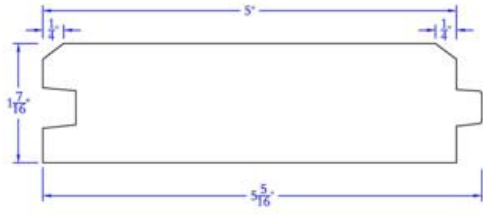

T&G - WP4 | Finline Back

2x6

Interior Finish & Trim, Paneling &
Patterns, Roof Decking

SPF T&G - Select Deck WC200 Smooth Face