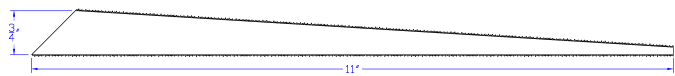

15/16x12

Paneling & Patterns, Siding & Trim

Bevel - Haida Skirl R/S