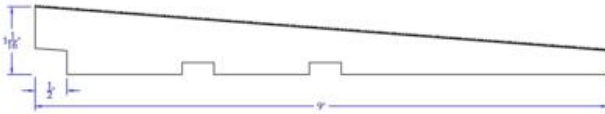

We stock the following products and can help you with your special requirements. Please contact us for further information.

PATTERN LIST

Product	Dimensions	Applications
	11/16x6	Paneling & Patterns, Siding & Trim
Bevel - Siding Plain R/S		
	11/16x8	Paneling & Patterns, Siding & Trim
Bevel - Siding Plain R/S		
	3/4x10	Paneling & Patterns, Siding & Trim
Bevel - Siding Plain R/S		
	5/4x6	Paneling & Patterns, Siding & Trim
Bevel - Rabbeted R/S Face		

5/4x8

Paneling & Patterns, Siding & Trim

Bevel - Rabbeted R/S Face

5/4x10

Paneling & Patterns, Siding & Trim

Bevel - Rabbeted R/S Face

15/16x10

Paneling & Patterns, Siding & Trim