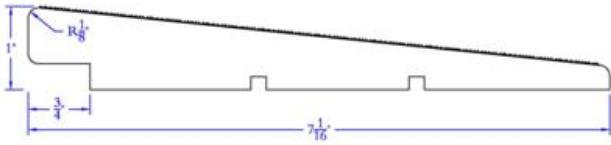

We stock the following products and can help you with your special requirements. Please contact us for further information.

PATTERN LIST

Product	Dimensions	Applications
	11/16x6	Paneling & Patterns, Siding & Trim
Bevel - Siding Plain R/S		
	11/16x8	Paneling & Patterns, Siding & Trim
Bevel - Siding Plain R/S		
	3/4x10	Paneling & Patterns, Siding & Trim
Bevel - Siding Plain R/S		
	5/4x6	Paneling & Patterns, Siding & Trim
Bevel - Rabbeted R/S Face		

5/4x8

Paneling & Patterns, Siding & Trim

Bevel - Rabbeted R/S Face

5/4x10

Paneling & Patterns, Siding & Trim

Bevel - Rabbeted R/S Face

15/16x10

Paneling & Patterns, Siding & Trim