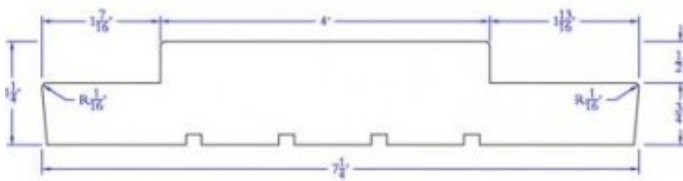

We stock the following products and can help you with your special requirements. Please contact us for further information.

PATTERN LIST

Product	Dimensions	Applications
	4-9/16 x 81-5/8	Interior Finish & Trim, Paneling & Patterns
Interior Double Rabbeted Jamb		
	4-9/16 x 99	Interior Finish & Trim, Paneling & Patterns
Interior Double Rabbeted Jamb		
	5-1/4 x 99	Interior Finish & Trim, Paneling & Patterns
Interior Double Rabbeted Jamb		

6-9/16 x 99

Interior Finish & Trim, Paneling & Patterns

Interior Double Rabbeted Jamb

7-1/4 x 99

Interior Finish & Trim, Paneling & Patterns

Interior Double Rabbeted Jamb