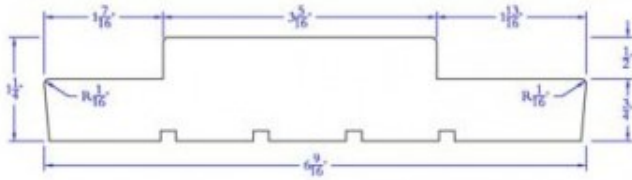

We stock the following products and can help you with your special requirements. Please contact us for further information.

PATTERN LIST

Product	Dimensions	Applications
	4-9/16 x 81-5/8	Interior Finish & Trim, Paneling & Patterns
Interior Double Rabbeted Jamb		
	4-9/16 x 99	Interior Finish & Trim, Paneling & Patterns
Interior Double Rabbeted Jamb		
	5-1/4 x 99	Interior Finish & Trim, Paneling & Patterns
Interior Double Rabbeted Jamb		

6-9/16 x 99

Interior Finish & Trim, Paneling & Patterns

Interior Double Rabbeted Jamb

7-1/4 x 99

Interior Finish & Trim, Paneling & Patterns

Interior Double Rabbeted Jamb