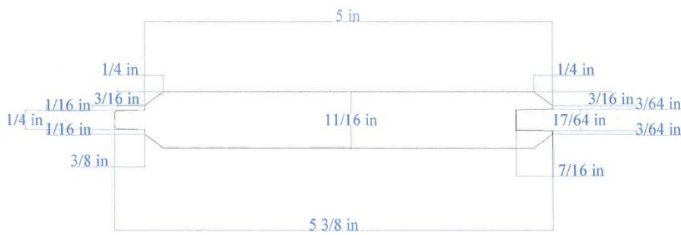

We stock the following products and can help you with your special requirements. Please contact us for further information.

PATTERN LIST

Product	Dimensions	Applications
	7/16x4	Interior Finish & Trim, Paneling & Patterns, Siding & Trim
Vertical Grain T&G - V1S Flush R/S		
<p>Image not found http://www.disdero.com/images/product_drawings/250020-3015.JPG WRC Clear VG T&G cad drawing</p>		
Vertical Grain T&G - V1S Flush R/S	7/16x6	Interior Finish & Trim, Paneling & Patterns, Siding & Trim
	1x4	Interior Finish & Trim, Paneling & Patterns, Siding & Trim
Vertical Grain T&G - V1S Flush R/S		
	1x6	Interior Finish & Trim, Paneling & Patterns, Siding & Trim
Vertical Grain T&G - V1S Flush R/S		

1x6

Ceiling, Interior Finish & Trim,
Paneling & Patterns, Siding & Trim

Vertical Grain T&G - 1/8" Finline Smooth/Finish Ready Tex

1x6

Ceiling, Interior Finish & Trim,
Paneling & Patterns, Siding & Trim

Vertical Grain T&G - WP4/4 Smooth Face Resawn Back

1x6

Ceiling, Interior Finish & Trim,
Paneling & Patterns

Vertical Grain T&G Paneltek - VJ1S Smooth Face Engineered

1x6

Interior Finish & Trim, Paneling &
Patterns

Vertical Grain T&G Paneltek - 1/8" Finline Smooth Face Engineered