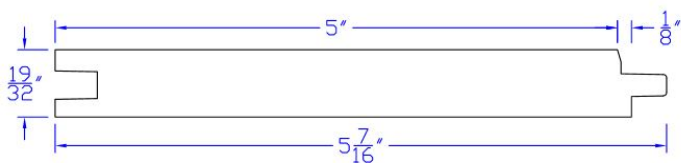

We stock the following products and can help you with your special requirements. Please contact us for further information.

PATTERN LIST

Product	Dimensions	Applications
	7/16x4	Interior Finish & Trim, Paneling & Patterns, Siding & Trim
Vertical Grain T&G - V1S Flush R/S		
<p>Image not found http://www.disdero.com/images/product_drawings/250020-3015.JPG WRC Clear VG T&G cad drawing</p>		
Vertical Grain T&G - V1S Flush R/S	7/16x6	Interior Finish & Trim, Paneling & Patterns, Siding & Trim
	1x4	Interior Finish & Trim, Paneling & Patterns, Siding & Trim
Vertical Grain T&G - V1S Flush R/S		
	1x6	Interior Finish & Trim, Paneling & Patterns, Siding & Trim
Vertical Grain T&G - V1S Flush R/S		

1x6

Ceiling, Interior Finish & Trim,
Paneling & Patterns, Siding & Trim

Vertical Grain T&G - 1/8" Finline Smooth/Finish Ready Tex

1x6

Ceiling, Interior Finish & Trim,
Paneling & Patterns, Siding & Trim

Vertical Grain T&G - WP4/4 Smooth Face Resawn Back

1x6

Ceiling, Interior Finish & Trim,
Paneling & Patterns

Vertical Grain T&G Paneltek - VJ1S Smooth Face Engineered

1x6

Interior Finish & Trim, Paneling &
Patterns

Vertical Grain T&G Paneltek - 1/8" Finline Smooth Face Engineered