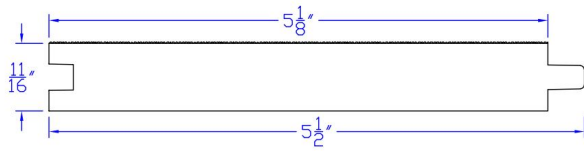

We stock the following products and can help you with your special requirements. Please contact us for further information.

PATTERN LIST

Product	Dimensions	Applications
	7/16x4	Interior Finish & Trim, Paneling & Patterns, Siding & Trim
Vertical Grain T&G - V1S Flush R/S		
<p>Image not found http://www.disdero.com/images/product_drawings/250020-3015.JPG WRC Clear VG T&G cad drawing</p>		
Vertical Grain T&G - V1S Flush R/S	7/16x6	Interior Finish & Trim, Paneling & Patterns, Siding & Trim
	1x4	Interior Finish & Trim, Paneling & Patterns, Siding & Trim
Vertical Grain T&G - V1S Flush R/S		
	1x6	Interior Finish & Trim, Paneling & Patterns, Siding & Trim
Vertical Grain T&G - V1S Flush R/S		

1x6

Ceiling, Interior Finish & Trim,
Paneling & Patterns, Siding & Trim

Vertical Grain T&G - 1/8" Finline Smooth/Finish Ready Tex

1x6

Ceiling, Interior Finish & Trim,
Paneling & Patterns, Siding & Trim

Vertical Grain T&G - WP4/4 Smooth Face Resawn Back

1x6

Ceiling, Interior Finish & Trim,
Paneling & Patterns

Vertical Grain T&G Paneltek - VJ1S Smooth Face Engineered

1x6

Interior Finish & Trim, Paneling &
Patterns

Vertical Grain T&G Paneltek - 1/8" Finline Smooth Face Engineered