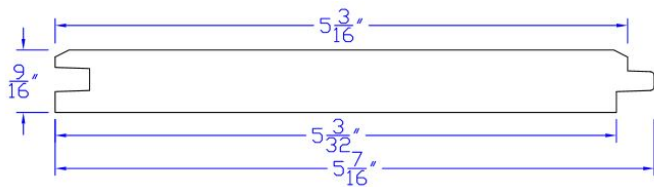

We stock the following products and can help you with your special requirements. Please contact us for further information.

PATTERN LIST

Product	Dimensions	Applications
	7/16x4	Interior Finish & Trim, Paneling & Patterns, Siding & Trim
Vertical Grain T&G - V1S Flush R/S		
<p>Image not found http://www.disdero.com/images/product_drawings/250020-3015.JPG WRC Clear VG T&G cad drawing</p>		
Vertical Grain T&G - V1S Flush R/S	7/16x6	Interior Finish & Trim, Paneling & Patterns, Siding & Trim
	1x4	Interior Finish & Trim, Paneling & Patterns, Siding & Trim
Vertical Grain T&G - V1S Flush R/S		
	1x6	Interior Finish & Trim, Paneling & Patterns, Siding & Trim
Vertical Grain T&G - V1S Flush R/S		

1x6

Ceiling, Interior Finish & Trim,
Paneling & Patterns, Siding & Trim

Vertical Grain T&G - 1/8" Finline Smooth/Finish Ready Tex

1x6

Ceiling, Interior Finish & Trim,
Paneling & Patterns, Siding & Trim

Vertical Grain T&G - WP4/4 Smooth Face Resawn Back

1x6

Ceiling, Interior Finish & Trim,
Paneling & Patterns

Vertical Grain T&G Paneltek - VJ1S Smooth Face Engineered

1x6

Interior Finish & Trim, Paneling &
Patterns

Vertical Grain T&G Paneltek - 1/8" Finline Smooth Face Engineered