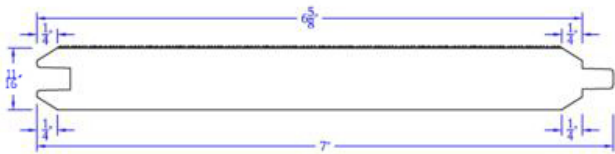

1x8

Paneling & Patterns, Siding & Trim

T&G and ShipLap Patterns - 3/32" Finline RS/Smooth Reversible

1 1/16x6

Paneling & Patterns, Siding & Trim

T&G and Shiplap Patterns - WP4 Resawn Face / Smooth Back

1x6

Paneling & Patterns, Siding & Trim

T&G and Shiplap Patterns - WP4 Resawn Face / Smooth Back

1x8

Paneling & Patterns, Siding & Trim

T&G and Shiplap Patterns - WP4 Resawn Face / Smooth Back

2x6

Paneling & Patterns, Roof
Decking, Siding & Trim