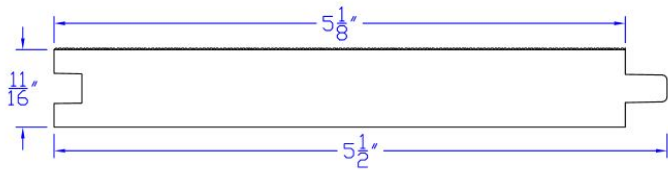

We stock the following products and can help you with your special requirements. Please contact us for further information.

PATTERN LIST

Product	Dimensions	Applications
	1x4	Paneling & Patterns, Siding & Trim
T&G and Shiplap Patterns - WP4 Face / Flush Resawn Back		
	1x6	Paneling & Patterns, Siding & Trim
T&G and Shiplap Patterns - WP4 Face / Flush Resawn Back		
	1x8	Paneling & Patterns, Siding & Trim
T&G and Shiplap Patterns - WP4 Face / Flush Resawn Back		
	1x4	Paneling & Patterns, Siding & Trim
T&G and Shiplap Patterns - 1/8" Finline Resawn Face / WP4 Back		

1x6

Paneling & Patterns, Siding & Trim

T&G and Shiplap Patterns - 1/8" Finline Reversible Smooth/Resawn

1x8

Paneling & Patterns, Siding & Trim

T&G and Shiplap Patterns - 1/8" Finline Resawn Face / WP4 Back

1x8

Paneling & Patterns, Siding & Trim

T&G and ShipLap Patterns - 3/32" Finline RS/Smooth Reversible

1 1/16x6

Paneling & Patterns, Siding & Trim

T&G and Shiplap Patterns - WP4 Resawn Face / Smooth Back

1x6

Paneling & Patterns, Siding & Trim