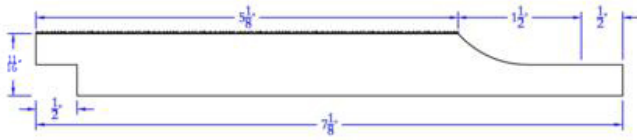

T&G and Shiplap Patterns - WP4 Resawn Face / Smooth Back

1x8

Paneling & Patterns, Siding & Trim

T&G and Shiplap Patterns - WP4 Resawn Face / Smooth Back

2x6

Paneling & Patterns, Roof
Decking, Siding & Trim

T&G and Shiplap Patterns - WC200 V Smooth Face

1x8

Paneling & Patterns, Siding & Trim

T&G and Shiplap Patterns - Shiplap WP11 V Resawn Face / V
Smooth Back

1x8

Paneling & Patterns, Siding & Trim

T&G and Shiplap Patterns - Shiplap 771 Cove Resawn Face