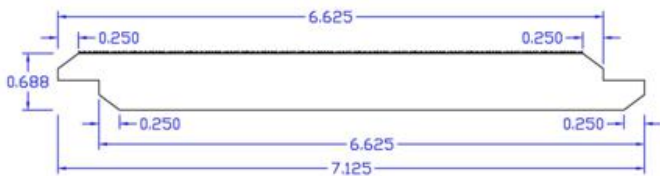

2x6

Paneling & Patterns, Roof
Decking, Siding & Trim