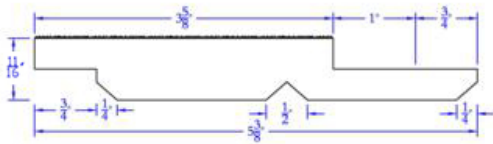

T&G and Shiplap Patterns - WC200 V Smooth Face

1x8

Paneling & Patterns, Siding & Trim

T&G and Shiplap Patterns - Shiplap WP11 V Resawn Face / V
Smooth Back

1x8

Paneling & Patterns, Siding & Trim

T&G and Shiplap Patterns - Shiplap 771 Cove Resawn Face

1x6

Paneling & Patterns, Siding & Trim

T&G and Shiplap Patterns - Shiplap 1" SQ Channel Resawn Face

1x8

Paneling & Patterns, Siding & Trim

T&G and Shiplap Patterns - Shiplap 1" SQ Channel Resawn Face

1x10

Paneling & Patterns, Siding & Trim