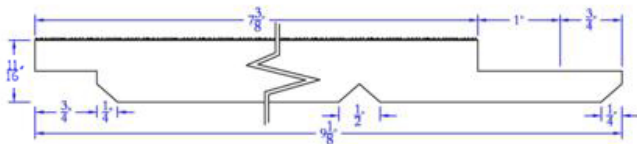

T&G and Shiplap Patterns - WC200 V Smooth Face

1x8

Paneling & Patterns, Siding & Trim

T&G and Shiplap Patterns - Shiplap WP11 V Resawn Face / V
Smooth Back

1x8

Paneling & Patterns, Siding & Trim

T&G and Shiplap Patterns - Shiplap 771 Cove Resawn Face

1x6

Paneling & Patterns, Siding & Trim

T&G and Shiplap Patterns - Shiplap 1" SQ Channel Resawn Face

1x8

Paneling & Patterns, Siding & Trim

T&G and Shiplap Patterns - Shiplap 1" SQ Channel Resawn Face

1x10

Paneling & Patterns, Siding & Trim

T&G and Shiplap Patterns - Shiplap 1" SQ Channel Resawn Face

1x8

Paneling & Patterns, Siding & Trim

T&G and Shiplap Patterns - WP11 Texture R/S Face

1x4

Paneling & Patterns, Siding & Trim

T&G and Shiplap Patterns - Rev. Finesline Resawn/Smooth