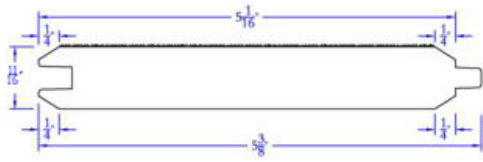

1x8

Paneling & Patterns, Siding & Trim

T&G and ShipLap Patterns - 3/32" Finline RS/Smooth Reversible

11/16x6

Paneling & Patterns, Siding & Trim

T&G and Shiplap Patterns - WP4 Resawn Face / Smooth Back

1x6

Paneling & Patterns, Siding & Trim