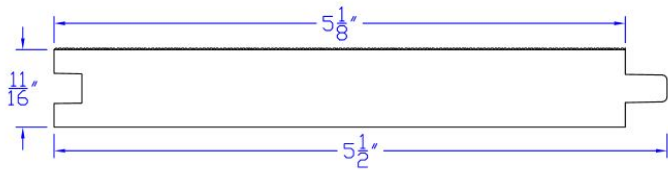

We stock the following products and can help you with your special requirements. Please contact us for further information.

PATTERN LIST

Product	Dimensions	Applications
	1x4	Paneling & Patterns, Siding & Trim
T&G and Shiplap Patterns - WP4 Face / Flush Resawn Back		
	1x6	Paneling & Patterns, Siding & Trim
T&G and Shiplap Patterns - WP4 Face / Flush Resawn Back		
	1x8	Paneling & Patterns, Siding & Trim
T&G and Shiplap Patterns - WP4 Face / Flush Resawn Back		
	1x4	Paneling & Patterns, Siding & Trim
T&G and Shiplap Patterns - 1/8" Fineline Resawn Face / WP4 Back		

1x6

Paneling & Patterns, Siding & Trim

T&G and Shiplap Patterns - 1/8" Finline Reversible Smooth/Resawn

1x8

Paneling & Patterns, Siding & Trim

T&G and Shiplap Patterns - 1/8" Finline Resawn Face / WP4 Back

1x8

Paneling & Patterns, Siding & Trim

T&G and ShipLap Patterns - 3/32" Finline RS/Smooth Reversible

11/16x6

Paneling & Patterns, Siding & Trim

T&G and Shiplap Patterns - WP4 Resawn Face / Smooth Back

1x6

Paneling & Patterns, Siding & Trim