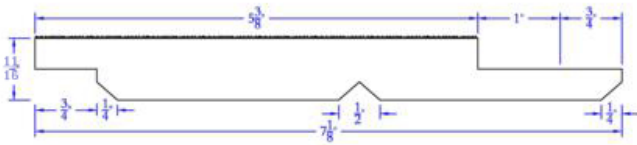

T&G and Shiplap Patterns - WC200 V Smooth Face

1x8

Paneling & Patterns, Siding & Trim

T&G and Shiplap Patterns - Shiplap WP11 V Resawn Face / V
Smooth Back

1x8

Paneling & Patterns, Siding & Trim

T&G and Shiplap Patterns - Shiplap 771 Cove Resawn Face

1x6

Paneling & Patterns, Siding & Trim

T&G and Shiplap Patterns - Shiplap 1" SQ Channel Resawn Face

1x8

Paneling & Patterns, Siding & Trim

T&G and Shiplap Patterns - Shiplap 1" SQ Channel Resawn Face

1x10

Paneling & Patterns, Siding & Trim