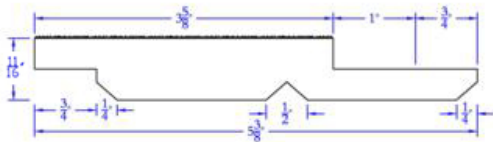

T&G and Shiplap Patterns - WC200 V Smooth Face

1x8

Paneling & Patterns, Siding & Trim

T&G and Shiplap Patterns - Shiplap WP11 V Resawn Face / V
Smooth Back

1x8

Paneling & Patterns, Siding & Trim

T&G and Shiplap Patterns - Shiplap 771 Cove Resawn Face

1x6

Paneling & Patterns, Siding & Trim

T&G and Shiplap Patterns - Shiplap 1" SQ Channel Resawn Face

1x8

Paneling & Patterns, Siding & Trim

T&G and Shiplap Patterns - Shiplap 1" SQ Channel Resawn Face

1x10

Paneling & Patterns, Siding & Trim