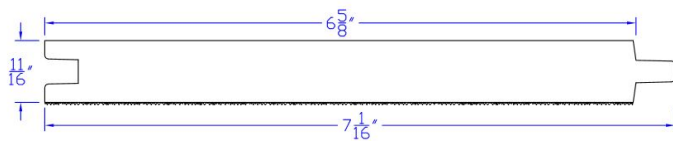

1x6

Paneling & Patterns, Siding & Trim

T&G and Shiplap Patterns - 1/8" Finline Reversible Smooth/Resawn

1x8

Paneling & Patterns, Siding & Trim

T&G and Shiplap Patterns - 1/8" Finline Resawn Face / WP4 Back

1x8

Paneling & Patterns, Siding & Trim

T&G and ShipLap Patterns - 3/32" Finline RS/Smooth Reversible

11/16x6

Paneling & Patterns, Siding & Trim

T&G and Shiplap Patterns - WP4 Resawn Face / Smooth Back

1x6

Paneling & Patterns, Siding & Trim