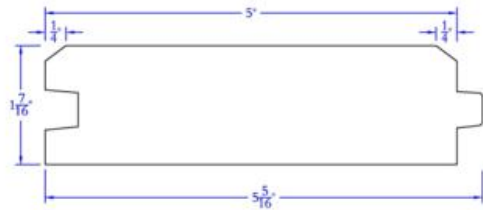

T&G and Shiplap Patterns - WC200 V Smooth Face