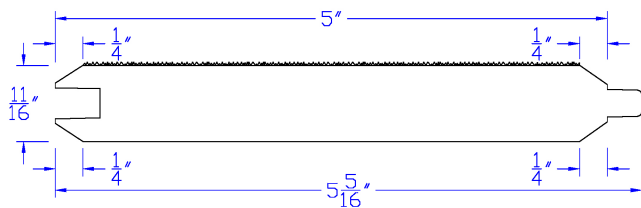

1x6

Paneling & Patterns, Siding & Trim

T&G and Shiplap Patterns - 1/8" Finline Reversible Smooth/Resawn

1x8

Paneling & Patterns, Siding & Trim

T&G and Shiplap Patterns - 1/8" Finline Resawn Face / WP4 Back

1x8

Paneling & Patterns, Siding & Trim

T&G and ShipLap Patterns - 3/32" Finline RS/Smooth Reversible

1 1/16x6

Paneling & Patterns, Siding & Trim

T&G and Shiplap Patterns - WP4 Resawn Face / Smooth Back

1x6

Paneling & Patterns, Siding & Trim