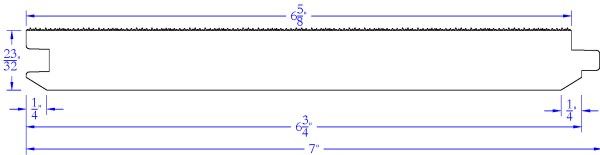

We stock the following products and can help you with your special requirements. Please contact us for further information.

PATTERN LIST

Product	Dimensions	Applications
	1x4	Paneling & Patterns, Siding & Trim
T&G and Shiplap Patterns - WP4 Face / Flush Resawn Back		
	1x6	Paneling & Patterns, Siding & Trim
T&G and Shiplap Patterns - WP4 Face / Flush Resawn Back		
	1x8	Paneling & Patterns, Siding & Trim
T&G and Shiplap Patterns - WP4 Face / Flush Resawn Back		
	1x4	Paneling & Patterns, Siding & Trim
T&G and Shiplap Patterns - 1/8" Finline Resawn Face / WP4 Back		

1x6

Paneling & Patterns, Siding & Trim

T&G and Shiplap Patterns - 1/8" Finline Reversible Smooth/Resawn

1x8

Paneling & Patterns, Siding & Trim

T&G and Shiplap Patterns - 1/8" Finline Resawn Face / WP4 Back