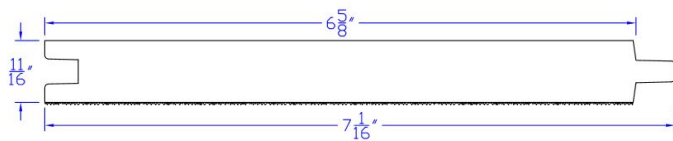

1x6

Paneling & Patterns, Siding & Trim

T&G and Shiplap Patterns - 1/8" Finline Reversible Smooth/Resawn

1x8

Paneling & Patterns, Siding & Trim

T&G and Shiplap Patterns - 1/8" Finline Resawn Face / WP4 Back

1x8

Paneling & Patterns, Siding & Trim

T&G and ShipLap Patterns - 3/32" Finline RS/Smooth Reversible

1 1/16x6

Paneling & Patterns, Siding & Trim

T&G and Shiplap Patterns - WP4 Resawn Face / Smooth Back

1x6

Paneling & Patterns, Siding & Trim