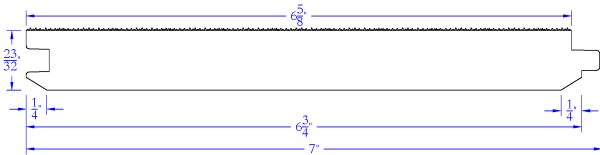

We stock the following products and can help you with your special requirements. Please contact us for further information.

PATTERN LIST

Product	Dimensions	Applications
	1x4	Paneling & Patterns, Siding & Trim
T&G and Shiplap Patterns - WP4 Face / Flush Resawn Back		
	1x6	Paneling & Patterns, Siding & Trim
T&G and Shiplap Patterns - WP4 Face / Flush Resawn Back		
	1x8	Paneling & Patterns, Siding & Trim
T&G and Shiplap Patterns - WP4 Face / Flush Resawn Back		
	1x4	Paneling & Patterns, Siding & Trim
T&G and Shiplap Patterns - 1/8" Fineline Resawn Face / WP4 Back		

1x6

Paneling & Patterns, Siding & Trim

T&G and Shiplap Patterns - 1/8" Finline Reversible Smooth/Resawn

1x8

Paneling & Patterns, Siding & Trim

T&G and Shiplap Patterns - 1/8" Finline Resawn Face / WP4 Back