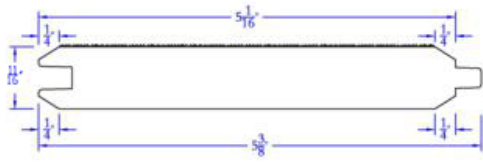

1x8

Paneling & Patterns, Siding & Trim

T&G and ShipLap Patterns - 3/32" Finline RS/Smooth Reversible

1 1/16x6

Paneling & Patterns, Siding & Trim

T&G and Shiplap Patterns - WP4 Resawn Face / Smooth Back

1x6

Paneling & Patterns, Siding & Trim