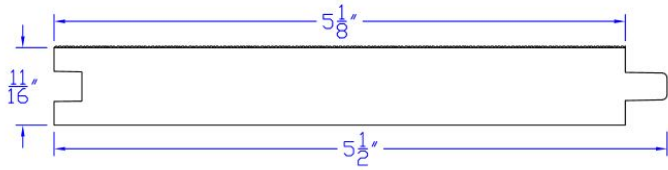

We stock the following products and can help you with your special requirements. Please contact us for further information.

PATTERN LIST

Product	Dimensions	Applications
	1x4	Paneling & Patterns, Siding & Trim
T&G and Shiplap Patterns - WP4 Face / Flush Resawn Back		
	1x6	Paneling & Patterns, Siding & Trim
T&G and Shiplap Patterns - WP4 Face / Flush Resawn Back		
	1x8	Paneling & Patterns, Siding & Trim
T&G and Shiplap Patterns - WP4 Face / Flush Resawn Back		
	1x4	Paneling & Patterns, Siding & Trim
T&G and Shiplap Patterns - 1/8" Fineline Resawn Face / WP4 Back		

1x6

Paneling & Patterns, Siding & Trim

T&G and Shiplap Patterns - 1/8" Finline Reversible Smooth/Resawn

1x8

Paneling & Patterns, Siding & Trim

T&G and Shiplap Patterns - 1/8" Finline Resawn Face / WP4 Back

1x8

Paneling & Patterns, Siding & Trim

T&G and ShipLap Patterns - 3/32" Finline RS/Smooth Reversible

1 1/16x6

Paneling & Patterns, Siding & Trim

T&G and Shiplap Patterns - WP4 Resawn Face / Smooth Back

1x6

Paneling & Patterns, Siding & Trim