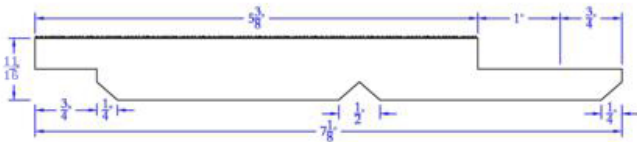

T&G and Shiplap Patterns - WC200 V Smooth Face

1x8

Paneling & Patterns, Siding & Trim

T&G and Shiplap Patterns - Shiplap WP11 V Resawn Face / V
Smooth Back

1x8

Paneling & Patterns, Siding & Trim

T&G and Shiplap Patterns - Shiplap 771 Cove Resawn Face

1x6

Paneling & Patterns, Siding & Trim

T&G and Shiplap Patterns - Shiplap 1" SQ Channel Resawn Face

1x8

Paneling & Patterns, Siding & Trim

T&G and Shiplap Patterns - Shiplap 1" SQ Channel Resawn Face

1x10

Paneling & Patterns, Siding & Trim