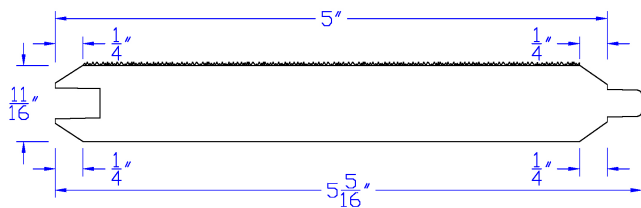

1x6

Paneling & Patterns, Siding & Trim

T&G and Shiplap Patterns - 1/8" Finline Reversible Smooth/Resawn

1x8

Paneling & Patterns, Siding & Trim

T&G and Shiplap Patterns - 1/8" Finline Resawn Face / WP4 Back

1x8

Paneling & Patterns, Siding & Trim

T&G and ShipLap Patterns - 3/32" Finline RS/Smooth Reversible

11/16x6

Paneling & Patterns, Siding & Trim

T&G and Shiplap Patterns - WP4 Resawn Face / Smooth Back

1x6

Paneling & Patterns, Siding & Trim