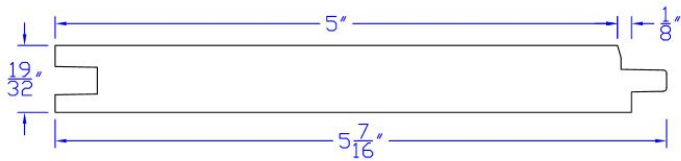

1x6

Ceiling, Interior Finish & Trim,  
Paneling & Patterns, Siding & Trim

Mixed Grain T&G - WP4/4 Smooth Face Resawn Back

1x6

Ceiling, Interior Finish & Trim,  
Paneling & Patterns, Siding & Trim

Mixed Grain T&G Paneltek - VJ1S Smooth Face Engineered

1x6

Interior Finish & Trim, Paneling &  
Patterns, Siding & Trim

Mixed Grain T&G Paneltek - 1/8" Finline Smooth Face Engineered