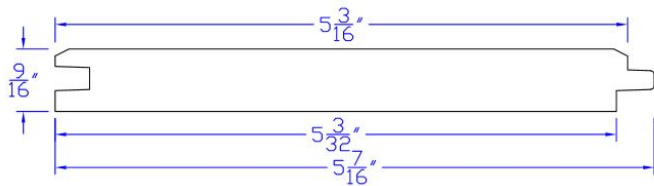

We stock the following products and can help you with your special requirements. Please contact us for further information.

**PATTERN LIST**

Product	Dimensions	Applications
	7/16x4	Interior Finish & Trim, Paneling & Patterns, Siding & Trim
Mixed Grain T&G - V1S Flush R/S		
	1x4	Interior Finish & Trim, Paneling & Patterns, Siding & Trim
Mixed Grain T&G - V1S Flush R/S		
	1x6	Interior Finish & Trim, Paneling & Patterns, Siding & Trim
Mixed Grain T&G - V1S Flush R/S		

1x6

Ceiling, Interior Finish & Trim,  
Paneling & Patterns, Siding & Trim

Mixed Grain T&G - WP4/4 Smooth Face Resawn Back

1x6

Ceiling, Interior Finish & Trim,  
Paneling & Patterns, Siding & Trim

Mixed Grain T&G Paneltek - VJ1S Smooth Face Engineered

1x6

Interior Finish & Trim, Paneling &  
Patterns, Siding & Trim

Mixed Grain T&G Paneltek - 1/8" Finline Smooth Face Engineered