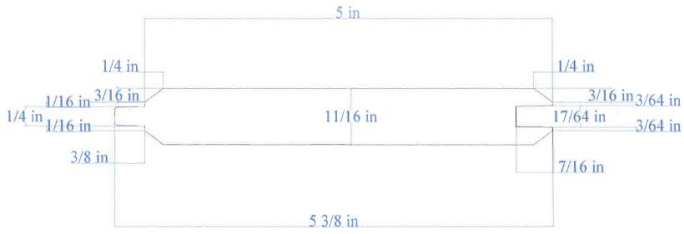

We stock the following products and can help you with your special requirements. Please contact us for further information.

**PATTERN LIST**

Product	Dimensions	Applications
	7/16x4	Interior Finish & Trim, Paneling & Patterns, Siding & Trim
Mixed Grain T&G - V1S Flush R/S		
	1x4	Interior Finish & Trim, Paneling & Patterns, Siding & Trim
Mixed Grain T&G - V1S Flush R/S		
	1x6	Interior Finish & Trim, Paneling & Patterns, Siding & Trim
Mixed Grain T&G - V1S Flush R/S		

1x6

Ceiling, Interior Finish & Trim,  
Paneling & Patterns, Siding & Trim

Mixed Grain T&G - WP4/4 Smooth Face Resawn Back

1x6

Ceiling, Interior Finish & Trim,  
Paneling & Patterns, Siding & Trim

Mixed Grain T&G Paneltek - VJ1S Smooth Face Engineered

1x6

Interior Finish & Trim, Paneling &  
Patterns, Siding & Trim

Mixed Grain T&G Paneltek - 1/8" Finline Smooth Face Engineered