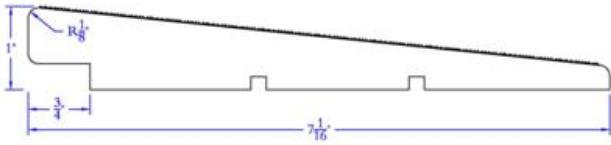

We stock the following products and can help you with your special requirements. Please contact us for further information.

**PATTERN LIST**

Product	Dimensions	Applications
 <p>Bevel - Siding Plain R/S</p>	11/16x6	Paneling & Patterns, Siding & Trim
 <p>Bevel - Siding Plain R/S</p>	11/16x8	Paneling & Patterns, Siding & Trim
 <p>Bevel - Siding Plain R/S</p>	3/4x10	Paneling & Patterns, Siding & Trim
 <p>Bevel - Rabbeted R/S Face</p>	5/4x6	Paneling & Patterns, Siding & Trim

5/4x8

Paneling & Patterns, Siding & Trim

Bevel - Rabbeted R/S Face

5/4x10

Paneling & Patterns, Siding & Trim

Bevel - Rabbeted R/S Face

15/16x10

Paneling & Patterns, Siding & Trim