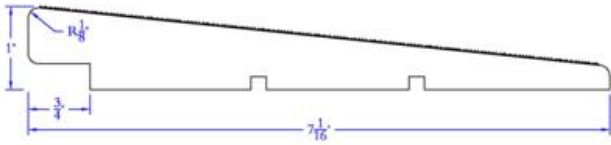

We stock the following products and can help you with your special requirements. Please contact us for further information.

PATTERN LIST

Product	Dimensions	Applications
 Bevel - Siding Plain R/S	11/16x6	Paneling & Patterns, Siding & Trim
 Bevel - Siding Plain R/S	11/16x8	Paneling & Patterns, Siding & Trim
 Bevel - Siding Plain R/S	3/4x10	Paneling & Patterns, Siding & Trim
 Bevel - Rabbeted R/S Face	5/4x6	Paneling & Patterns, Siding & Trim

5/4x8

Paneling & Patterns, Siding & Trim

Bevel - Rabbeted R/S Face

5/4x10

Paneling & Patterns, Siding & Trim

Bevel - Rabbeted R/S Face

15/16x10

Paneling & Patterns, Siding & Trim