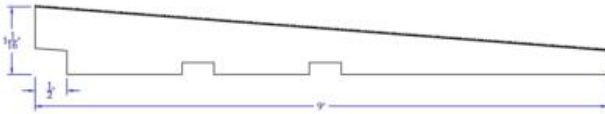

We stock the following products and can help you with your special requirements. Please contact us for further information.

PATTERN LIST

Product	Dimensions	Applications
 Bevel - Siding Plain R/S	11/16x6	Paneling & Patterns, Siding & Trim
 Bevel - Siding Plain R/S	11/16x8	Paneling & Patterns, Siding & Trim
 Bevel - Siding Plain R/S	3/4x10	Paneling & Patterns, Siding & Trim
 Bevel - Rabbeted R/S Face	5/4x6	Paneling & Patterns, Siding & Trim

5/4x8

Paneling & Patterns, Siding & Trim

Bevel - Rabbeted R/S Face

5/4x10

Paneling & Patterns, Siding & Trim

Bevel - Rabbeted R/S Face

15/16x10

Paneling & Patterns, Siding & Trim