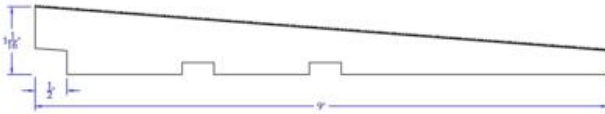

We stock the following products and can help you with your special requirements. Please contact us for further information.

**PATTERN LIST**

Product	Dimensions	Applications
 <p>Bevel - Siding Plain R/S</p>	11/16x6	Paneling & Patterns, Siding & Trim
 <p>Bevel - Siding Plain R/S</p>	11/16x8	Paneling & Patterns, Siding & Trim
 <p>Bevel - Siding Plain R/S</p>	3/4x10	Paneling & Patterns, Siding & Trim
 <p>Bevel - Rabbeted R/S Face</p>	5/4x6	Paneling & Patterns, Siding & Trim

5/4x8

Paneling & Patterns, Siding & Trim

Bevel - Rabbeted R/S Face

5/4x10

Paneling & Patterns, Siding & Trim

Bevel - Rabbeted R/S Face

15/16x10

Paneling & Patterns, Siding & Trim