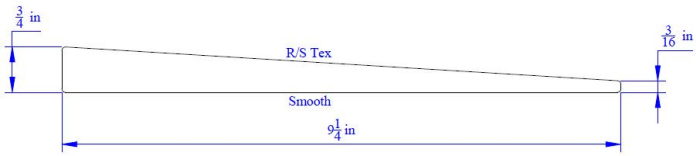

We stock the following products and can help you with your special requirements. Please contact us for further information.

PATTERN LIST

Product	Dimensions	Applications
	1/2x6	Paneling & Patterns, Siding & Trim
Clear Bevel - VG Smooth Face/Resawn Back		
	1/2x6	Paneling & Patterns, Primed Exterior Trim, Siding & Trim
Bevel Primed Fingerjoint - VG Smooth Face/Resawn Back		
	1/2x8	Paneling & Patterns, Siding & Trim
Clear Bevel - KD VG Resawn Face/Smooth Back		
<p>Image not found http://disdero.com/images/product-drawings/250070-1005.JPG WRC Clear Bevel drawing</p>	3/4x8	Paneling & Patterns, Siding & Trim
Clear Bevel - KD VG WRC Resawn Face/Smooth Back		

3/4x10

Paneling & Patterns, Siding & Trim

Clear Bevel - KD VG wRC Resawn/Smooth Back