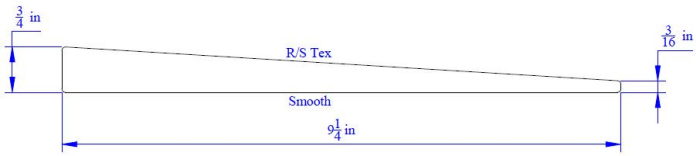

We stock the following products and can help you with your special requirements. Please contact us for further information.

**PATTERN LIST**

Product	Dimensions	Applications
	1/2x6	Paneling & Patterns, Siding & Trim
Clear Bevel - VG Smooth Face/Resawn Back		
	1/2x6	Paneling & Patterns, Primed Exterior Trim, Siding & Trim
Bevel Primed Fingerjoint - VG Smooth Face/Resawn Back		
	1/2x8	Paneling & Patterns, Siding & Trim
Clear Bevel - KD VG Resawn Face/Smooth Back		
<p>Image not found  <a href="http://disdero.com/images/product-drawings/250070-1005.JPG">http://disdero.com/images/product-drawings/250070-1005.JPG</a>            WRC Clear Bevel drawing</p>	3/4x8	Paneling & Patterns, Siding & Trim
Clear Bevel - KD VG WRC Resawn Face/Smooth Back		

3/4x10

Paneling & Patterns, Siding & Trim

Clear Bevel - KD VG wRC Resawn/Smooth Back