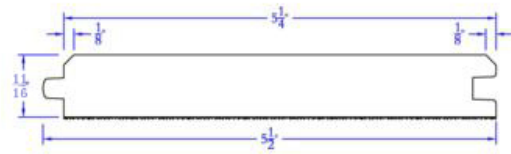

## PATTERN LIST

Product	Dimensions	Applications
 <p>Vertical Grain T&amp;G - V1S Flush R/S</p>	7/16x4	Interior Finish & Trim, Paneling & Patterns, Siding & Trim
<p>Image not found  <a href="#">WRC Clear VG T&amp;G cad drawing</a>            drawings/250020-3015.JPG</p> <p>Vertical Grain T&amp;G - V1S Flush R/S</p>	7/16x6	Interior Finish & Trim, Paneling & Patterns, Siding & Trim
 <p>Vertical Grain T&amp;G - V1S Flush R/S</p>	1x4	Interior Finish & Trim, Paneling & Patterns, Siding & Trim