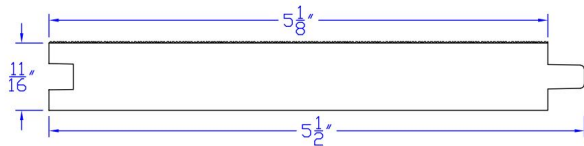

## PATTERN LIST

Product	Dimensions	Applications
 <p>Vertical Grain T&amp;G - V1S Flush R/S</p>	7/16x4	Interior Finish & Trim, Paneling & Patterns, Siding & Trim
<p>Image not found  <a href="#">WRC Clear VG T&amp;G cad drawing</a>            drawings/250020-3015.JPG</p> <p>Vertical Grain T&amp;G - V1S Flush R/S</p>	7/16x6	Interior Finish & Trim, Paneling & Patterns, Siding & Trim
 <p>Vertical Grain T&amp;G - V1S Flush R/S</p>	1x4	Interior Finish & Trim, Paneling & Patterns, Siding & Trim

1x6

Interior Finish & Trim, Paneling & Patterns, Siding & Trim

Vertical Grain T&G - V1S Flush R/S

1x6

Ceiling, Interior Finish & Trim, Paneling & Patterns, Siding & Trim

Vertical Grain T&G - 1/8" Finline Smooth/Finish Ready Tex