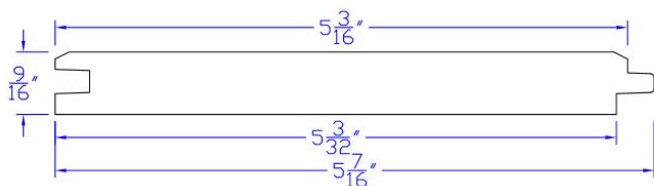

1x6

Ceiling, Interior Finish & Trim, Paneling & Patterns