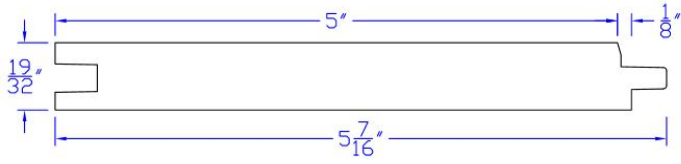

## PATTERN LIST

Product	Dimensions	Applications
 <p>Vertical Grain T&amp;G - V1S Flush R/S</p>	7/16x4	Interior Finish & Trim, Paneling & Patterns, Siding & Trim
<p>Image not found  <a href="#">WRC Clear VG T&amp;G cad drawing</a>            drawings/250020-3015.JPG</p> <p>Vertical Grain T&amp;G - V1S Flush R/S</p>	7/16x6	Interior Finish & Trim, Paneling & Patterns, Siding & Trim
 <p>Vertical Grain T&amp;G - V1S Flush R/S</p>	1x4	Interior Finish & Trim, Paneling & Patterns, Siding & Trim

1x6

Interior Finish & Trim, Paneling & Patterns, Siding & Trim

Vertical Grain T&G - V1S Flush R/S

1x6

Ceiling, Interior Finish & Trim, Paneling & Patterns, Siding & Trim

Vertical Grain T&G - 1/8" Finline Smooth/Finish Ready Tex

1x6

Ceiling, Interior Finish & Trim, Paneling & Patterns, Siding & Trim

Vertical Grain T&G - WP4/4 Smooth Face Resawn Back

1x6

Ceiling, Interior Finish & Trim, Paneling & Patterns

Vertical Grain T&G Paneltek - VJ1S Smooth Face Engineered