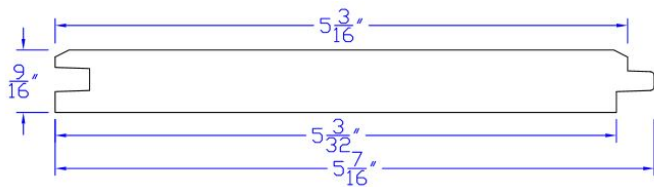

We stock the following Western Red Cedar products and can help you with your special requirements. Please contact us for further information.

PATTERN LIST

Product	Dimensions	Applications
 <p>Mixed Grain T&G - V1S Flush R/S</p>	7/16x4	Interior Finish & Trim, Paneling & Patterns, Siding & Trim
 <p>Mixed Grain T&G - V1S Flush R/S</p>	1x4	Interior Finish & Trim, Paneling & Patterns, Siding & Trim

1x6

Interior Finish & Trim, Paneling & Patterns, Siding & Trim

Mixed Grain T&G - V1S Flush R/S

1x6

Ceiling, Interior Finish & Trim, Paneling & Patterns, Siding & Trim

Mixed Grain T&G - WP4/4 Smooth Face Resawn Back

1x6

Ceiling, Interior Finish & Trim, Paneling & Patterns, Siding & Trim

Mixed Grain T&G Paneltek - VJ1S Smooth Face Engineered

1x6

Interior Finish & Trim, Paneling & Patterns, Siding & Trim

Mixed Grain T&G Paneltek - 1/8" Finline Smooth Face Engineered