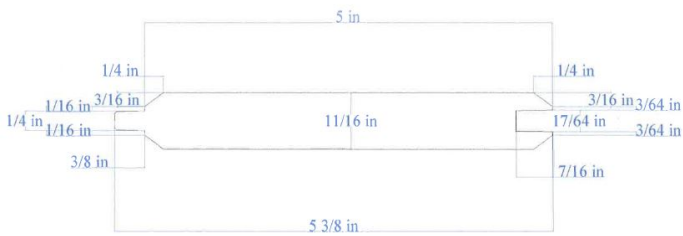

We stock the following Western Red Cedar products and can help you with your special requirements. Please contact us for further information.

PATTERN LIST

Product	Dimensions	Applications
 <p>Mixed Grain T&G - V1S Flush R/S</p>	7/16x4	Interior Finish & Trim, Paneling & Patterns, Siding & Trim
 <p>Mixed Grain T&G - V1S Flush R/S</p>	1x4	Interior Finish & Trim, Paneling & Patterns, Siding & Trim

1x6

Interior Finish & Trim, Paneling & Patterns, Siding & Trim

Mixed Grain T&G - V1S Flush R/S

1x6

Ceiling, Interior Finish & Trim, Paneling & Patterns, Siding & Trim

Mixed Grain T&G - WP4/4 Smooth Face Resawn Back