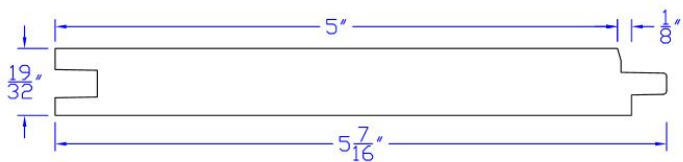

1x6

Interior Finish & Trim, Paneling & Patterns, Siding & Trim

Mixed Grain T&G - V1S Flush R/S

1x6

Ceiling, Interior Finish & Trim, Paneling & Patterns, Siding & Trim

Mixed Grain T&G - WP4/4 Smooth Face Resawn Back

1x6

Ceiling, Interior Finish & Trim, Paneling & Patterns, Siding & Trim

Mixed Grain T&G Paneltek - VJ1S Smooth Face Engineered

1x6

Interior Finish & Trim, Paneling & Patterns, Siding & Trim

Mixed Grain T&G Paneltek - 1/8" Finline Smooth Face Engineered