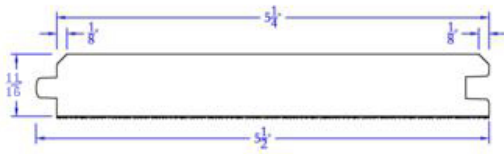

We stock the following Western Red Cedar products and can help you with your special requirements. Please contact us for further information.

PATTERN LIST

Product	Dimensions	Applications
 <p>Mixed Grain T&G - V1S Flush R/S</p>	7/16x4	Interior Finish & Trim, Paneling & Patterns, Siding & Trim
 <p>Mixed Grain T&G - V1S Flush R/S</p>	1x4	Interior Finish & Trim, Paneling & Patterns, Siding & Trim