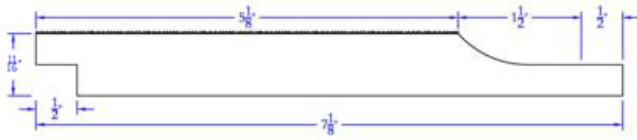

T&G and Shiplap Patterns - WP4 Resawn Face / Smooth Back

1x8

Paneling & Patterns, Siding & Trim

T&G and Shiplap Patterns - WP4 Resawn Face / Smooth Back

2x6

Paneling & Patterns, Roof  
Decking, Siding & Trim

T&G and Shiplap Patterns - WC200 V Smooth Face

1x8

Paneling & Patterns, Siding & Trim

T&G and Shiplap Patterns - Shiplap WP11 V Resawn Face / V  
Smooth Back

1x8

Paneling & Patterns, Siding & Trim

T&G and Shiplap Patterns - Shiplap 771 Cove Resawn Face