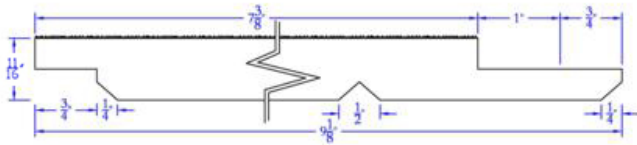

T&G and Shiplap Patterns - WC200 V Smooth Face

1x8

Paneling & Patterns, Siding & Trim

T&G and Shiplap Patterns - Shiplap WP11 V Resawn Face / V
Smooth Back

1x8

Paneling & Patterns, Siding & Trim

T&G and Shiplap Patterns - Shiplap 771 Cove Resawn Face

1x6

Paneling & Patterns, Siding & Trim

T&G and Shiplap Patterns - Shiplap 1" SQ Channel Resawn Face

1x8

Paneling & Patterns, Siding & Trim

T&G and Shiplap Patterns - Shiplap 1" SQ Channel Resawn Face

1x10

Paneling & Patterns, Siding & Trim

T&G and Shiplap Patterns - Shiplap 1" SQ Channel Resawn Face

1x8

Paneling & Patterns, Siding & Trim

T&G and Shiplap Patterns - WP11 Texture R/S Face

1x4

Paneling & Patterns, Siding & Trim

T&G and Shiplap Patterns - Rev. Finesline Resawn/Smooth