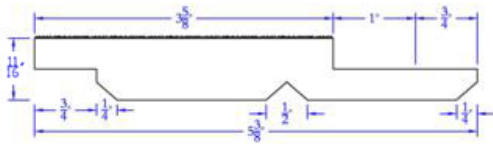

T&G and Shiplap Patterns - WC200 V Smooth Face

1x8

Paneling & Patterns, Siding & Trim

T&G and Shiplap Patterns - Shiplap WP11 V Resawn Face / V  
Smooth Back

1x8

Paneling & Patterns, Siding & Trim

T&G and Shiplap Patterns - Shiplap 771 Cove Resawn Face

1x6

Paneling & Patterns, Siding & Trim

T&G and Shiplap Patterns - Shiplap 1" SQ Channel Resawn Face

1x8

Paneling & Patterns, Siding & Trim

T&G and Shiplap Patterns - Shiplap 1" SQ Channel Resawn Face

1x10

Paneling & Patterns, Siding & Trim