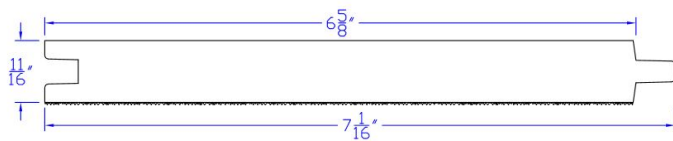

## PATTERN LIST

Product	Dimensions	Applications
	1x4	Paneling & Patterns, Siding & Trim
T&G and Shiplap Patterns - WP4 Face / Flush Resawn Back		
	1x6	Paneling & Patterns, Siding & Trim
T&G and Shiplap Patterns - WP4 Face / Flush Resawn Back		
	1x8	Paneling & Patterns, Siding & Trim
T&G and Shiplap Patterns - WP4 Face / Flush Resawn Back		
	1x4	Paneling & Patterns, Siding & Trim
T&G and Shiplap Patterns - 1/8" Fineline Resawn Face / WP4 Back		

1x6

Paneling & Patterns, Siding & Trim

T&G and Shiplap Patterns - 1/8" Finline Reversible Smooth/Resawn

1x8

Paneling & Patterns, Siding & Trim

T&G and Shiplap Patterns - 1/8" Finline Resawn Face / WP4 Back

1x8

Paneling & Patterns, Siding & Trim

T&G and ShipLap Patterns - 3/32" Finline RS/Smooth Reversible

1 1/16x6

Paneling & Patterns, Siding & Trim

T&G and Shiplap Patterns - WP4 Resawn Face / Smooth Back

1x6

Paneling & Patterns, Siding & Trim