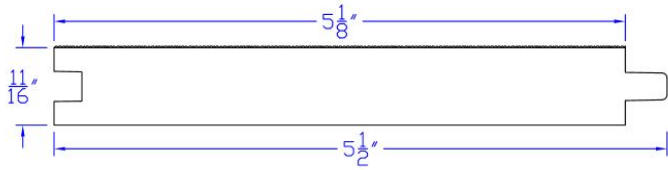

## PATTERN LIST

Product	Dimensions	Applications
	1x4	Paneling & Patterns, Siding & Trim
T&G and Shiplap Patterns - WP4 Face / Flush Resawn Back		
	1x6	Paneling & Patterns, Siding & Trim
T&G and Shiplap Patterns - WP4 Face / Flush Resawn Back		
	1x8	Paneling & Patterns, Siding & Trim
T&G and Shiplap Patterns - WP4 Face / Flush Resawn Back		
	1x4	Paneling & Patterns, Siding & Trim
T&G and Shiplap Patterns - 1/8" Fineline Resawn Face / WP4 Back		

1x6

Paneling & Patterns, Siding & Trim

T&G and Shiplap Patterns - 1/8" Finline Reversible Smooth/Resawn

1x8

Paneling & Patterns, Siding & Trim

T&G and Shiplap Patterns - 1/8" Finline Resawn Face / WP4 Back