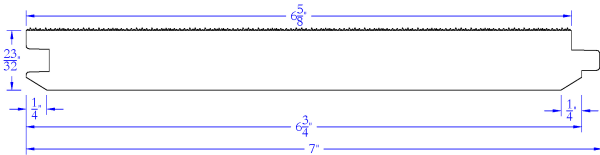

## PATTERN LIST

Product	Dimensions	Applications
	1x4	Paneling & Patterns, Siding & Trim
T&G and Shiplap Patterns - WP4 Face / Flush Resawn Back		
	1x6	Paneling & Patterns, Siding & Trim
T&G and Shiplap Patterns - WP4 Face / Flush Resawn Back		
	1x8	Paneling & Patterns, Siding & Trim
T&G and Shiplap Patterns - WP4 Face / Flush Resawn Back		
	1x4	Paneling & Patterns, Siding & Trim
T&G and Shiplap Patterns - 1/8" Fineline Resawn Face / WP4 Back		

1x6

Paneling & Patterns, Siding & Trim

T&G and Shiplap Patterns - 1/8" Finline Reversible Smooth/Resawn

1x8

Paneling & Patterns, Siding & Trim

T&G and Shiplap Patterns - 1/8" Finline Resawn Face / WP4 Back