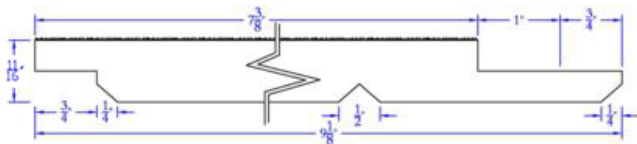

T&G and Shiplap Patterns - WC200 V Smooth Face

1x8

Paneling & Patterns, Siding & Trim

T&G and Shiplap Patterns - Shiplap WP11 V Resawn Face / V  
Smooth Back

1x8

Paneling & Patterns, Siding & Trim

T&G and Shiplap Patterns - Shiplap 771 Cove Resawn Face

1x6

Paneling & Patterns, Siding & Trim

T&G and Shiplap Patterns - Shiplap 1" SQ Channel Resawn Face

1x8

Paneling & Patterns, Siding & Trim

T&G and Shiplap Patterns - Shiplap 1" SQ Channel Resawn Face

1x10

Paneling & Patterns, Siding & Trim

T&G and Shiplap Patterns - Shiplap 1" SQ Channel Resawn Face

1x8

Paneling & Patterns, Siding & Trim

T&G and Shiplap Patterns - WP11 Texture R/S Face

1x4

Paneling & Patterns, Siding & Trim

T&G and Shiplap Patterns - Rev. Finesline Resawn/Smooth