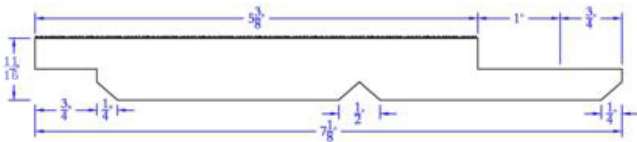

T&G and Shiplap Patterns - WC200 V Smooth Face

1x8

Paneling & Patterns, Siding & Trim

T&G and Shiplap Patterns - Shiplap WP11 V Resawn Face / V  
Smooth Back

1x8

Paneling & Patterns, Siding & Trim

T&G and Shiplap Patterns - Shiplap 771 Cove Resawn Face

1x6

Paneling & Patterns, Siding & Trim

T&G and Shiplap Patterns - Shiplap 1" SQ Channel Resawn Face

1x8

Paneling & Patterns, Siding & Trim

T&G and Shiplap Patterns - Shiplap 1" SQ Channel Resawn Face

1x10

Paneling & Patterns, Siding & Trim