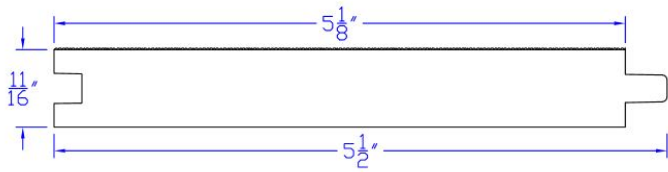

We stock the following products and can help you with your special requirements. Please contact us for further information.

PATTERN LIST

Product	Dimensions	Applications
	1x4	Paneling & Patterns, Siding & Trim
T&G and Shiplap Patterns - WP4 Face / Flush Resawn Back		
	1x6	Paneling & Patterns, Siding & Trim
T&G and Shiplap Patterns - WP4 Face / Flush Resawn Back		
	1x8	Paneling & Patterns, Siding & Trim
T&G and Shiplap Patterns - WP4 Face / Flush Resawn Back		
	1x4	Paneling & Patterns, Siding & Trim
T&G and Shiplap Patterns - 1/8" Fineline Resawn Face / WP4 Back		

1x6

Paneling & Patterns, Siding & Trim

T&G and Shiplap Patterns - 1/8" Finline Reversible Smooth/Resawn

1x8

Paneling & Patterns, Siding & Trim

T&G and Shiplap Patterns - 1/8" Finline Resawn Face / WP4 Back

1x8

Paneling & Patterns, Siding & Trim

T&G and ShipLap Patterns - 3/32" Finline RS/Smooth Reversible

1 1/16x6

Paneling & Patterns, Siding & Trim

T&G and Shiplap Patterns - WP4 Resawn Face / Smooth Back

1x6

Paneling & Patterns, Siding & Trim