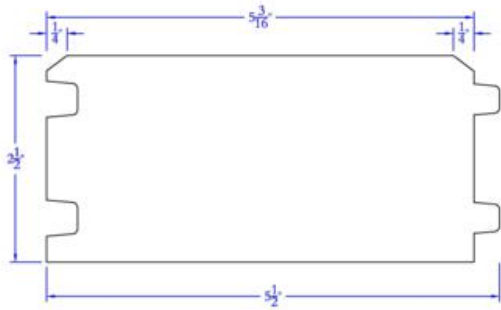

T&G Roof Decking - Select Deck WC200

3x6

Flooring, Paneling & Patterns,
Roof Decking

T&G Roof Decking - Select Deck Solid Double T&G EV1S