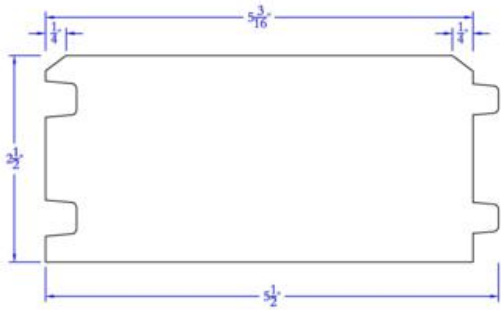

T&G Roof Decking - Select Deck WC200

3x6

Flooring, Paneling & Patterns,
Roof Decking

T&G Roof Decking - Select Deck Solid Double T&G EV1S